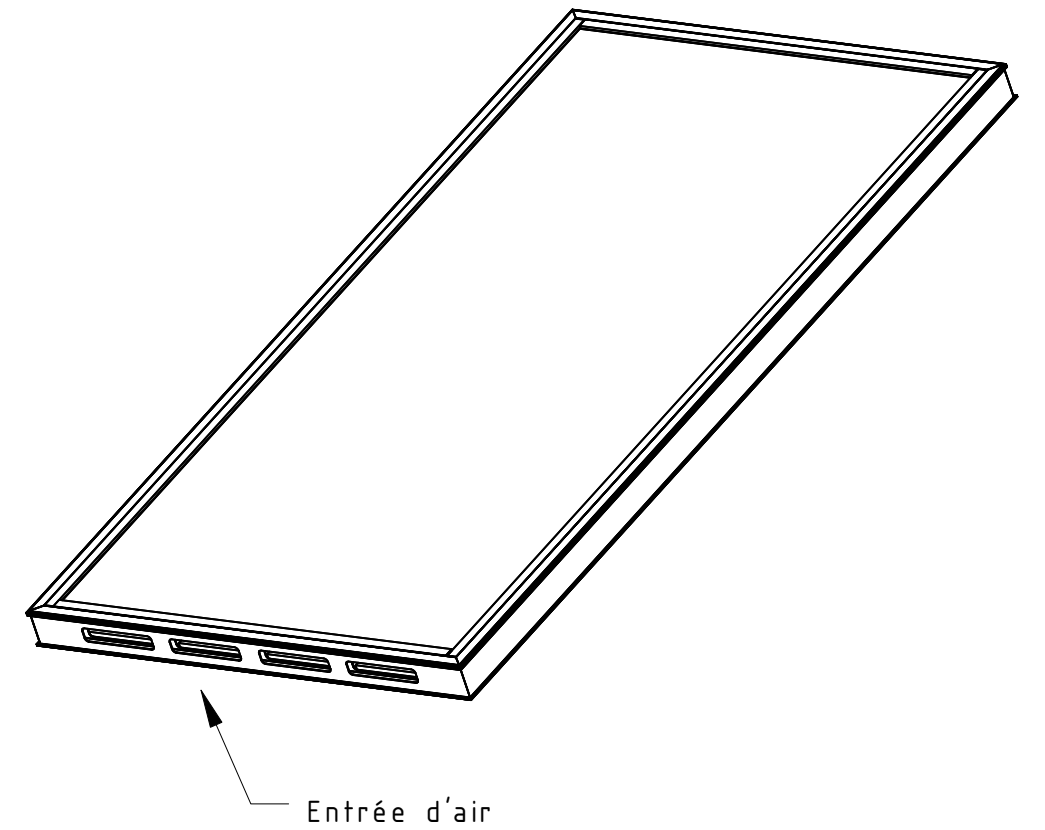

A	14/06/23	Création
B	22/10/23	Sortie air
C	-	-
D	-	-
E	-	-
F	-	-

Information
 Poids : 49 Kg
 Dimensions indiquées sans habillage

 Titre BSLA4 Main Sheet			F	-
Drawing Number BSLA4		Sheet 1	E	-
Author ASO	Material NA	Thickness NA	D	-
This drawing is Boisurel property, it can't be reproduced or communicated without our written consent			C	-
			B 22/10/23 A 14/06/23	